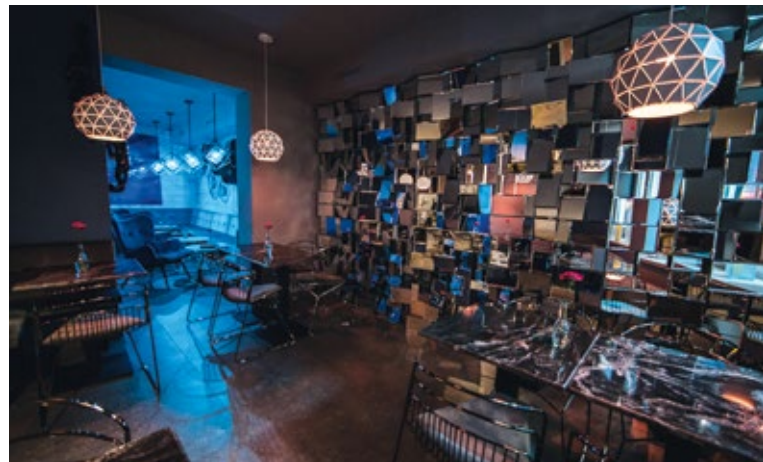

FACILITIES FURNISHING

FROM THE OFFICE TO THE BAR, WE'VE GOT THE IDEAS!

A facility like a hotel, restaurant, office or shop requires the right furnishing and decoration to give it the magic that makes it a special place. Use our facility planning service and benefit from our experience and expertise in creating unmistakable worlds of well-being.

Mirror Munich Bar
Occamstraße 7
80802 Munich

"Setting up the Mirror Munich Bar was a creative challenge for us. We wanted to achieve a cool look, but without filling the bar full of decorative objects. So we started with the walls and ceiling - and visually enlarged the room many times over with fancy mirrors! Light is therefore the main theme of the room, and since our lamps resemble design objects anyway, they reinforce the impression of spaciousness once more. The many mirror collages are of course also a highlight for guests, who enjoy taking selfies with a tasty drink in their hand! If you are interested in having large mirrors on the ceiling at home, we'll be happy to advise you and find a way to fix them."