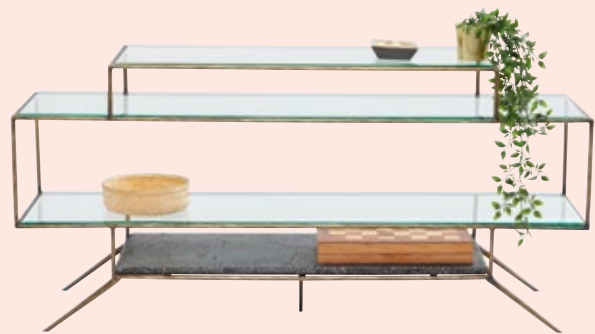

TV board TERRAZZO, a filigree material mix with storage space on four levels, 73 x 152 x 73 cm | 83732 |