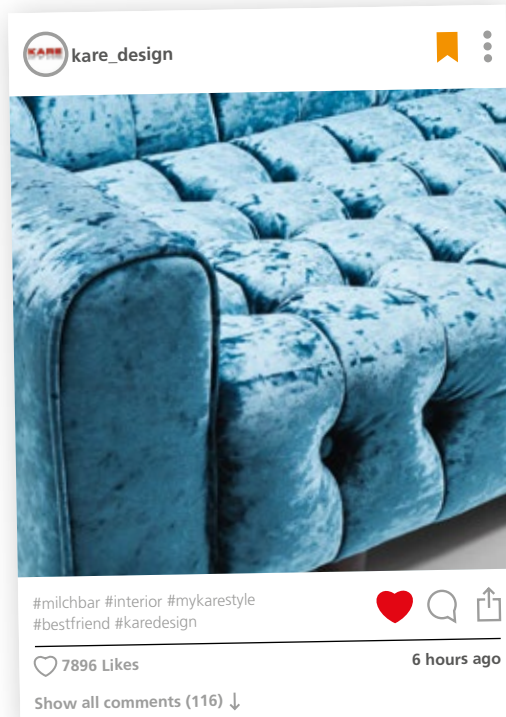

FURNITURE
THAT ROCKS

Sofa MILCHBAR VELVET ROSE, a favourite sofa with raspberry velvet cover and soft upholstery. Stands on retro feet and seats three comfortably. Also available in other colours, 83 x 233 x 86 cm | 83435 | **Coffee table WIRE BLACK**, light, modern and elegant: glass-topped table. Also available in other colours and versions, e.g. 31 x 60 x 60 cm | 79577 | **Mirror CURVE**, a timelessly beautiful classic for purists, with a brass-coloured steel frame. Available in other versions, 100 x 100 x 5 cm | 82718 | **Mirror HACIENDA**, with adjustable, leather-look belt, 97 x 61 x 6 cm | 81797 | **Console table SECRETS**, a slim eye-catcher with different levels for storage and decoration, in an airy-looking material mix, 90 x 140 x 30 cm | 83335 | **Carpet COMP CREAM**, a stylish composition of many honeycomb-style mosaics made of light-coloured hide, 170 x 240 cm | 60598 | **Table lamp BALLOONS**, this reflecting object does the job of a modern work of art during the day, and in the evening the lamp provides indirect light, 68 x 36 x 36 cm | 61159 | **Vase BARFLY**, available in many colours and versions, also in combination a great eye-catcher | 60579 | **Armchair VICKY**, our popular classic in the Scandinavian look, available with many different covers, 92 x 59 x 62 cm | 82608 | **Standard lamp BALLOONS**, available in different sizes, 167 x 38 x 38 cm | 61158 |