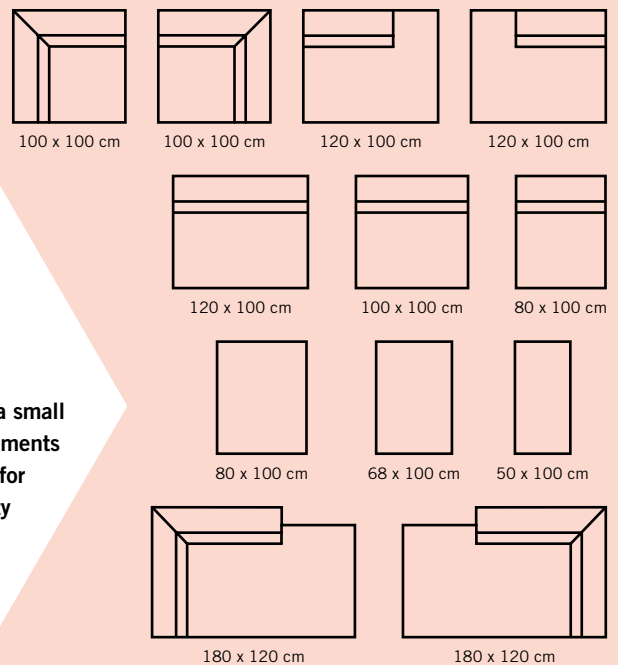

LIVING ROOM // SOFAS, ARMCHAIRS, COFFEE TABLES & MORE

SOFA SERIES
Infinity

"Would you like a little more? Or do you only have a small corner available? Infinity is a series of different elements that all fit harmoniously together. Whether it's for a small living room or a large loft, with Infinity you simply add on and adapt your current furnishing situation so ensure that it remains stylish.

Find out more on our website!"