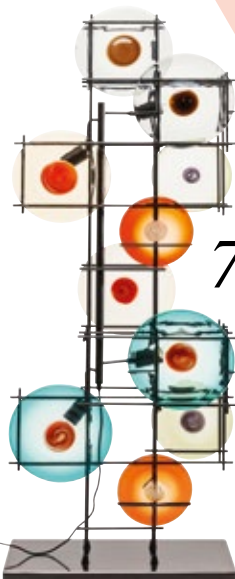

1.

2.

3.

4.

5.

„Whether illuminated design object or bedside lamp - light is the ideal medium to make rooms cosy and comfortable. Are you looking for spot lighting? Or would you prefer warm light in the background? We'll be happy to advise you and provide a stylish solution for all your wishes.“

Our complete range of lighting is available online or in our current "Bright Delight" lamp catalogue

10.

6.

7.

8.

9.

11.

1. Pendant lamp **SMOKY LOUNGE ROUND**, brings light and luxury into elegant rooms with its glass crystals, 42 x 54 x 54 cm | 38273 |
2. Pendant lamp **BALLOONS**, a modern art installation for the ceiling, with six halogen bulbs radiating light, 58 x 60 x 60 cm | 61157 |
3. Pendant lamp **FIRESTARTER**, a distinctive, industrial-style lamp made of brass-plated steel and satin-finished glass, 25 x 100 x 25 cm | 67576 |
4. Pendant lamp **BIG BANG**, industrial chic in the shape of a globe, 120 x 40 x 40 cm | 60979 |
5. Table lamp **ANIMAL MONKEY**, an adorable primate with illuminated shade, 56 x 23 x 23 cm | 61602 |
6. Standard lamp **BALLOON CUBE**, an elegant lamp with shades of coloured glass, also a bright idea as a room divider, 160 x 42 x 40 cm | 67860 |
7. Standard lamp **DISK COLORE**, handmade artistic eye-catcher with exchangeable glass panes, on a marble base, 160 x 60 x 26 cm | 60634 |
8. Table lamp **APOLLON**, a gold-coloured lamp for the table, sideboard and floor, 26 x 36 x 36 cm | 61481 |
9. Standard lamp **JUPITER BLUE**, filigree and graphic, it celebrates colour and light, accentuating modern furnishings, 128 x 35 x 30 cm | 61402 |
10. Standard lamp **CALOTTA CHROME**, that retro feeling with three rotating lampshades, 151 x 40 x 26 cm | 69841 |
11. Standard lamp **FIVE FINGERS BRASS**, with rotating shades in gold and with a solid marble base, 220 x 100 x 110 cm | 60631 |