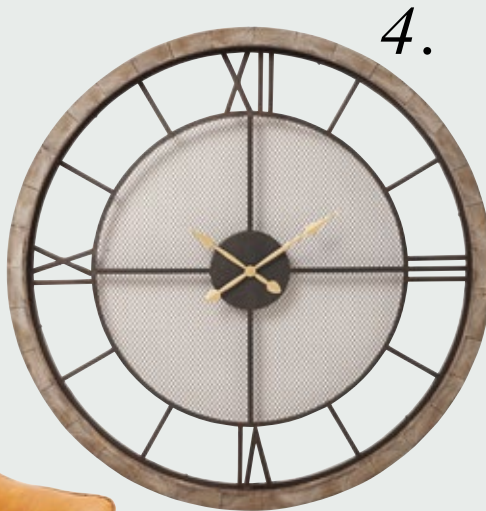

1. Deco object **SAWFISH**, decorative object made of toxic-free synthetic resin, 86 x 14 x 14 cm | 61627 |
2. Mirror **LEGNO**, a sunny look with rays made of small wooden rods and branches, ø 82 cm | 83248 |
3. Cabinet **KONTOR**, a casual mix of materials and styles, featuring a lacquered steel frame with artificial signs of wear and doors with rungs of fir wood and glass, 187 x 97 x 39 cm | 81047 |
4. Clock **VILLAGE**, in the industrial style, ø 121 cm | 60435 |
5. Carpet **CAMOUFLAGE**, with a camouflage pattern of flecked hide. But don't worry, it's highly visible on the floor despite its camouflaged look, 170 x 240 cm | 61537 |
6. Standard lamp **ROCKY**, an industrial-style lamp with grille and wooden stand, 175 x 37 x 55 cm | 36593 |
7. Armchair **THINK TANK**, a comfortable seat with easy-care surface in cognac colour, 85 x 65 x 55 | 83640 |
8. Muesli bowl **CRACKLE**, fabulous tableware with glaze in holiday colours, many items available | 36226 |
9. Bench **GYM**, based on popular sports equipment, made of high-quality aniline leather with steel handles and runners, 60 x 153 x 33 cm | 79526 |