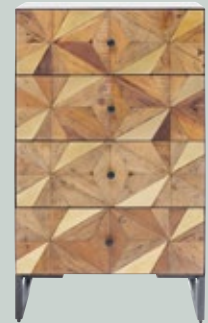

Dresser FINCA, handcarved ornamentation, original wood grain and a coloured lacquer finish on the individual fronts, 90 x 70 x 30 cm | 79104 |