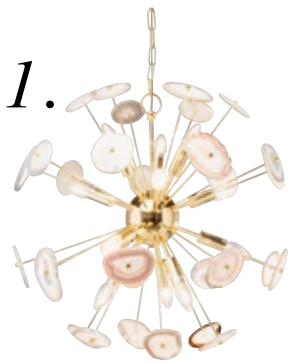

FURNISHING JEWELS

IN GEMSTONE COLOURS

Amethyst, emerald, gold topaz or rose quartz - the glamorous colours of precious stones give every interior an incomparable atmosphere. We open our jewellery box - and set our furnishing jewels in precious gold.

1.