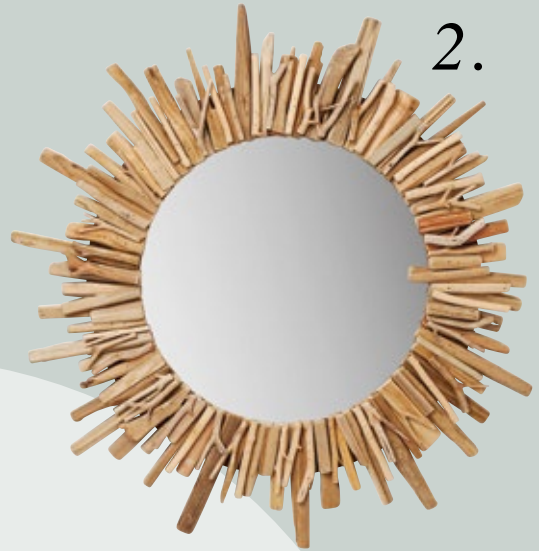

1. Deco object **SAWFISH**, decorative object made of toxic-free synthetic resin, 86 x 14 x 14 cm | 61627 |
2. Mirror **LEGNO**, a sunny look with rays made of small wooden rods and branches, ø 82 cm | 83248 |
3. Cabinet **KONTOR**, a casual mix of materials and styles, featuring a lacquered steel frame with artificial signs of wear and doors with rungs of fir wood and glass, 187 x 97 x 39 cm | 81047 |
4. Clock **VILLAGE**, in the industrial style, ø 121 cm | 60435 |
5. Carpet **CAMOUFLAGE**, with a camouflage pattern of flecked hide. But don't worry, it's highly visible on the floor despite its camouflaged look, 170 x 240 cm | 61537 |
6. Standard lamp **ROCKY**, an industrial-style lamp with grille and wooden stand, 175 x 37 x 55 cm | 36593 |
7. Armchair **THINK TANK**, a comfortable seat with easy-care surface in cognac colour, 85 x 65 x 55 | 83640 |
8. Muesli bowl **CRACKLE**, fabulous tableware with glaze in holiday colours, many items available | 36226 |
9. Bench **GYM**, based on popular sports equipment, made of high-quality aniline leather with steel handles and runners, 60 x 153 x 33 cm | 79526 |