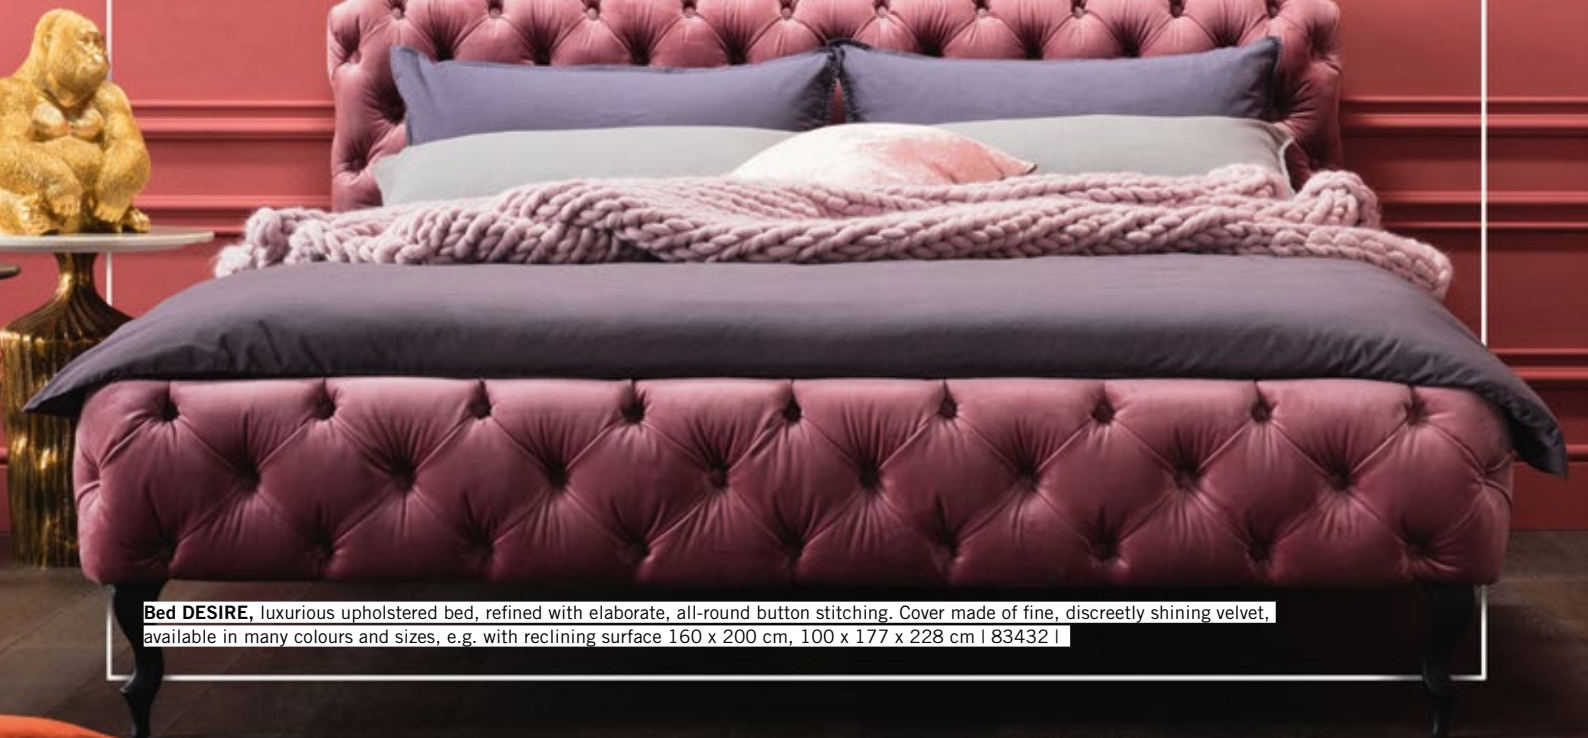

BEDROOM

SWEET DREAMS

Bed DESIRE, luxurious upholstered bed, refined with elaborate, all-round button stitching. Cover made of fine, discreetly shining velvet, available in many colours and sizes, e.g. with reclining surface 160 x 200 cm, 100 x 177 x 228 cm | 83432 |