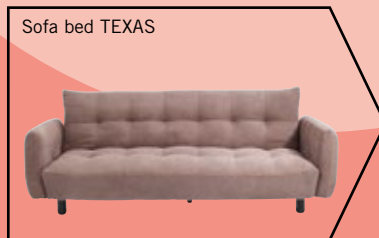

Sofa bed TEXAS