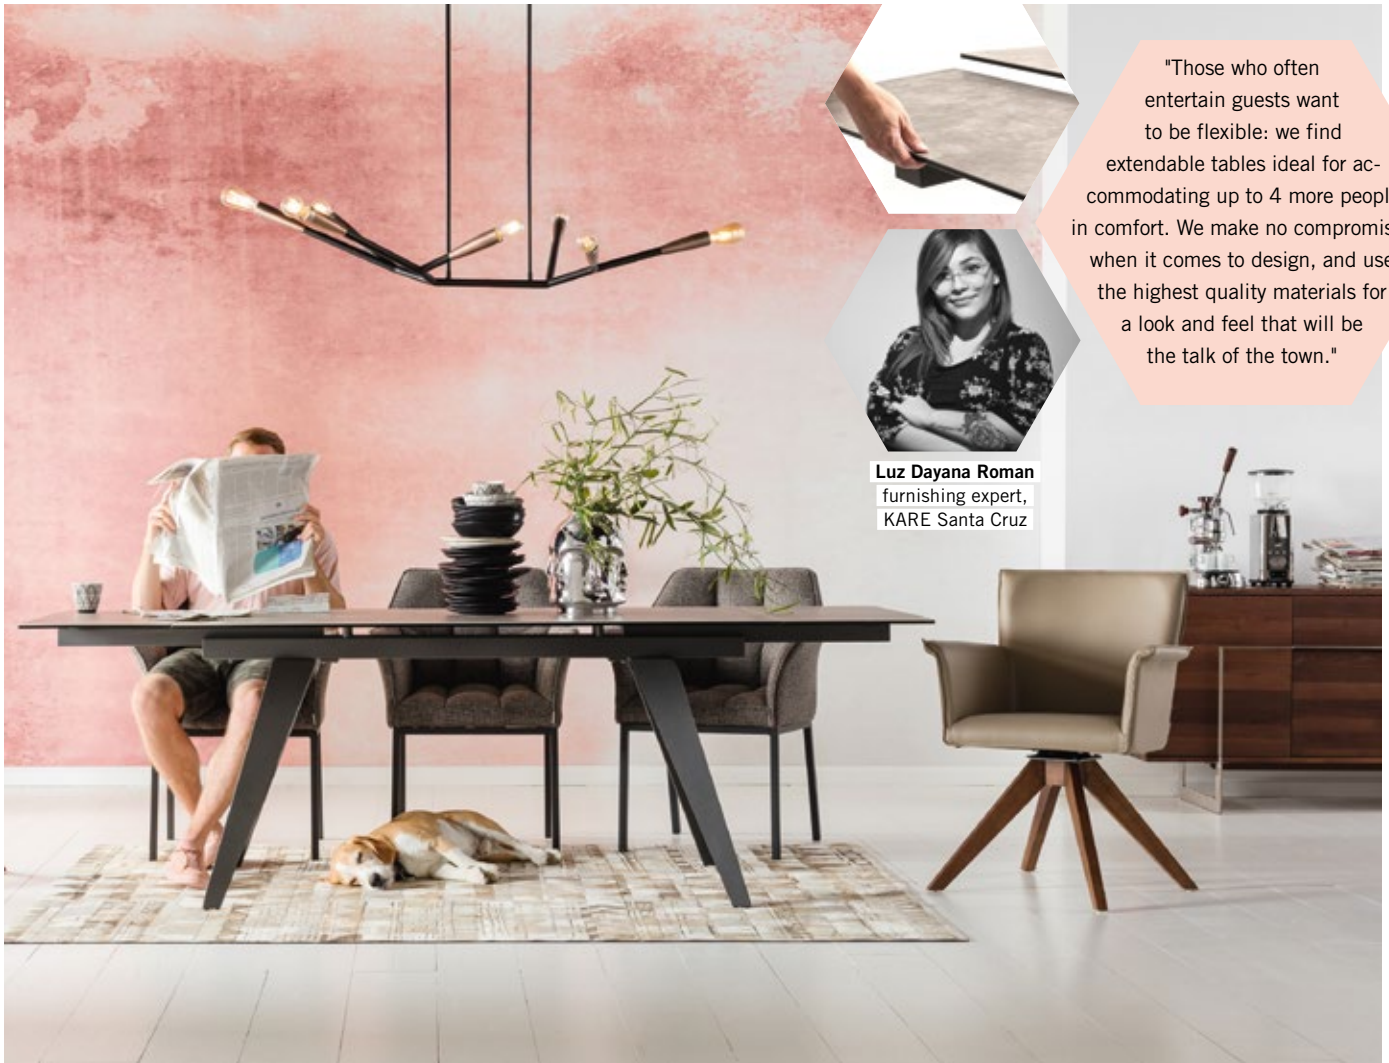

"Those who often entertain guests want to be flexible: we find extendable tables ideal for accommodating up to 4 more people in comfort. We make no compromises when it comes to design, and use the highest quality materials for a look and feel that will be the talk of the town."

Extending table AMSTERDAM, the pull-out function adds another 80cm in length and then offers space for up to ten people! Surface made of laminated safety glass with an elaborate ceramic coating, for a unique feel in a mottled grey look, 76 x 160/240 x 90 cm | 82725 |
Armchair THINK TANK, a modern chair with cover in a salt-and-pepper pattern, 85 x 65 x 55 cm | 80674 |
Swivel chair FOXY, a dream of a chair - comfortable thanks to soft upholstery and a high-quality leather look cover, 88 x 65 x 65 cm | 79973 |
Pendant lamp MONTE CARLO, height adjustable, with seven light sources. Particularly beautiful with vintage-look light bulbs, 116 x 115 x 35 cm | 60166 |

◀||||| EXTENDABLE |||||▶