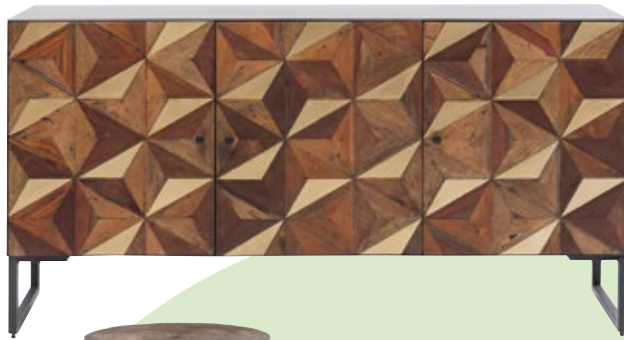

1.

2.

3.

4.

5.

6.

7.

8.

1. Sideboard **ILLUSION**, fronts with wooden inlays and brushed brass accents, 85 x 165 x 40 cm | 83827 |
  2. Deco vase **TEXAS**, spiky design, an eye-catcher filled with dried flowers or even without contents, 99 x 28 x 23 cm | 31202 |
  3. Side table **MARRAKECH**, with an embossed surface, different sizes available, e.g. 48 x 33 x 33 cm | 82381 |
  4. Table lamp **NATURE**, a symbiosis of the modern and the natural, in extra large dimensions, 52 x 80 x 20 cm | 31764 |
  5. Sofa **CUBETTO VELVET**, the bare necessities! The cube-shaped classic shown here with a velvet cover.
  Other sizes and covers available, 67 x 220 x 110 cm | 83954 |
  6. Carpet **DUNE NATURE**, with blended wool, in natural colours, 170 x 240 cm | 39205 |
  7. Armchair **COUNTRY SIDE**, made of soft, premium-quality leather in diamond quilting and featuring comfortable and generous upholstery, 90 x 83 x 88 cm | 79065 |
  8. Sofa **CIGAR LOUNGE**, in a dark-green velvet cover, matching armchair available, 70 x 176 x 82 cm | 83952 |